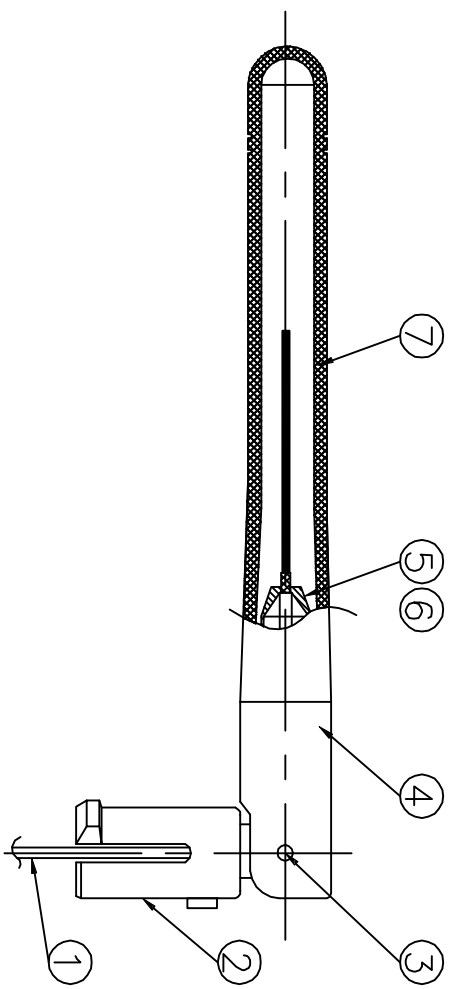

REV	DESCRIPTION	DRAWN	DATE

NO	Description	Qty	Material	Finish
7	Antenna cover	1	TPE	Black
6	Ferrule	1	Copper	
5	Insulation	1	POM	White
4	Fixed-up	1	PC	Black
3	Rivet	2	POM	Black
2	Fixed-down	1	TPPE	Black
1	IPEX-1.37 cable	1	Teflon cable	Grey

R&D			
* MAJOR DIMENSION		APPROVED	
UNLESS OTHERWISE NOTED TOLERANCES		CASH	
0.5-6=±0.2		CHECKED	
6-30=±0.4		LYDIA	
30-120=±0.6		DRAWN	
120-315=±1.0		KEVIN	
ANGLES=±1.0		DRAWN DATE 10/09/01	
SCALE	3/4	UNIT	MM
TITLE		2.4GHz Dipole antenna 2dbi with cable	
DRAWING NO.		DA-2450-02-IPEX	
REV		A	