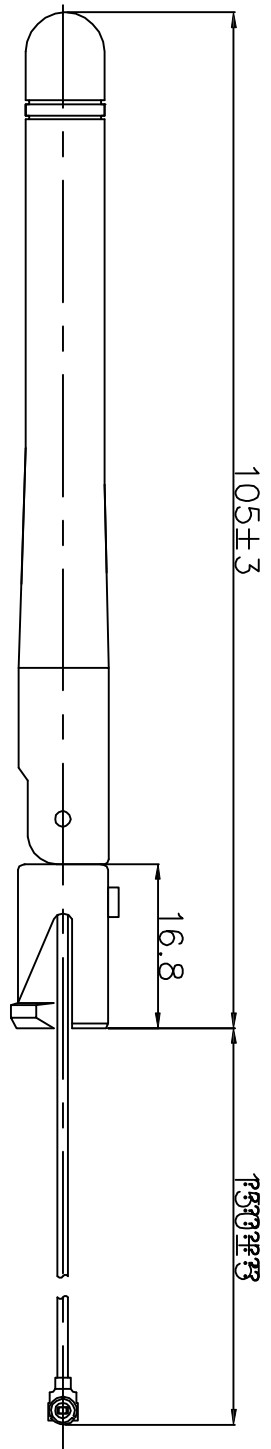

REV	DESCRIPTION	DRAWN	DATE

NO	Description	Qty	Material	Finish
7	Antenna cover	1	TPE	Black
6	Ferrule	1	Copper	
5	Insulation	1	POM	White
4	Fixed-up	1	PC	Black
3	Rivet	2	POM	Black
2	Fixed-down	1	TPPE	Black
1	IPEX-1.37 cable	1	Teflon cable	Grey

R&D			
* MAJOR DIMENSION		APPROVED	
UNLESS OTHERWISE NOTED TOLERANCES		CASH	
0.5-6=±0.2		CHECKED	
6-30=±0.4		LYDIA	
30-120=±0.6		DRAWN	
120-315=±1.0		KEVIN	
ANGLES=±1.0		DRAWN DATE 10/09/01	
SCALE	3/4	UNIT	MM
TITLE		2.4GHz Dipole antenna 2dbi with cable	
DRAWING NO.		DA-2450-02-IPEX	
REV		A	