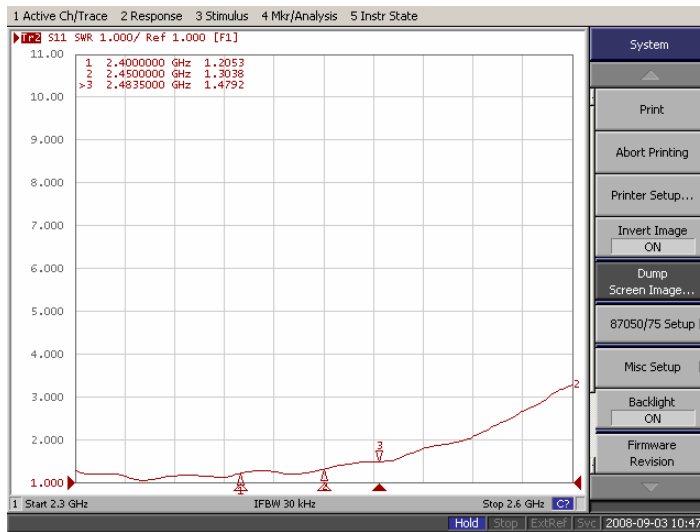

VSWR 電氣測試報告