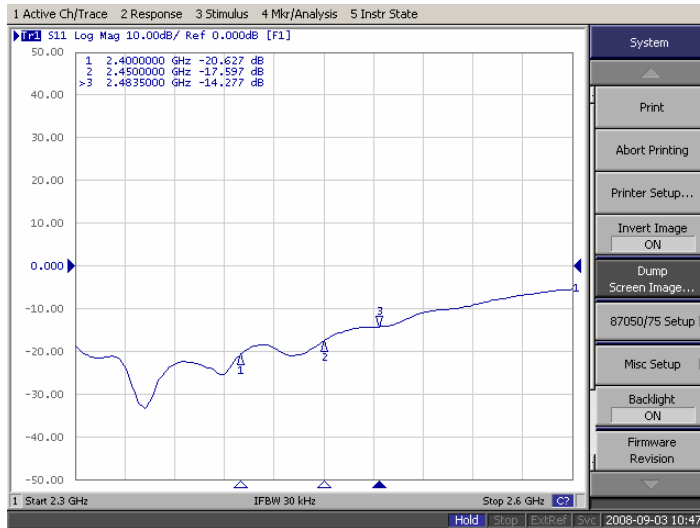

VSWR 電氣測試報告