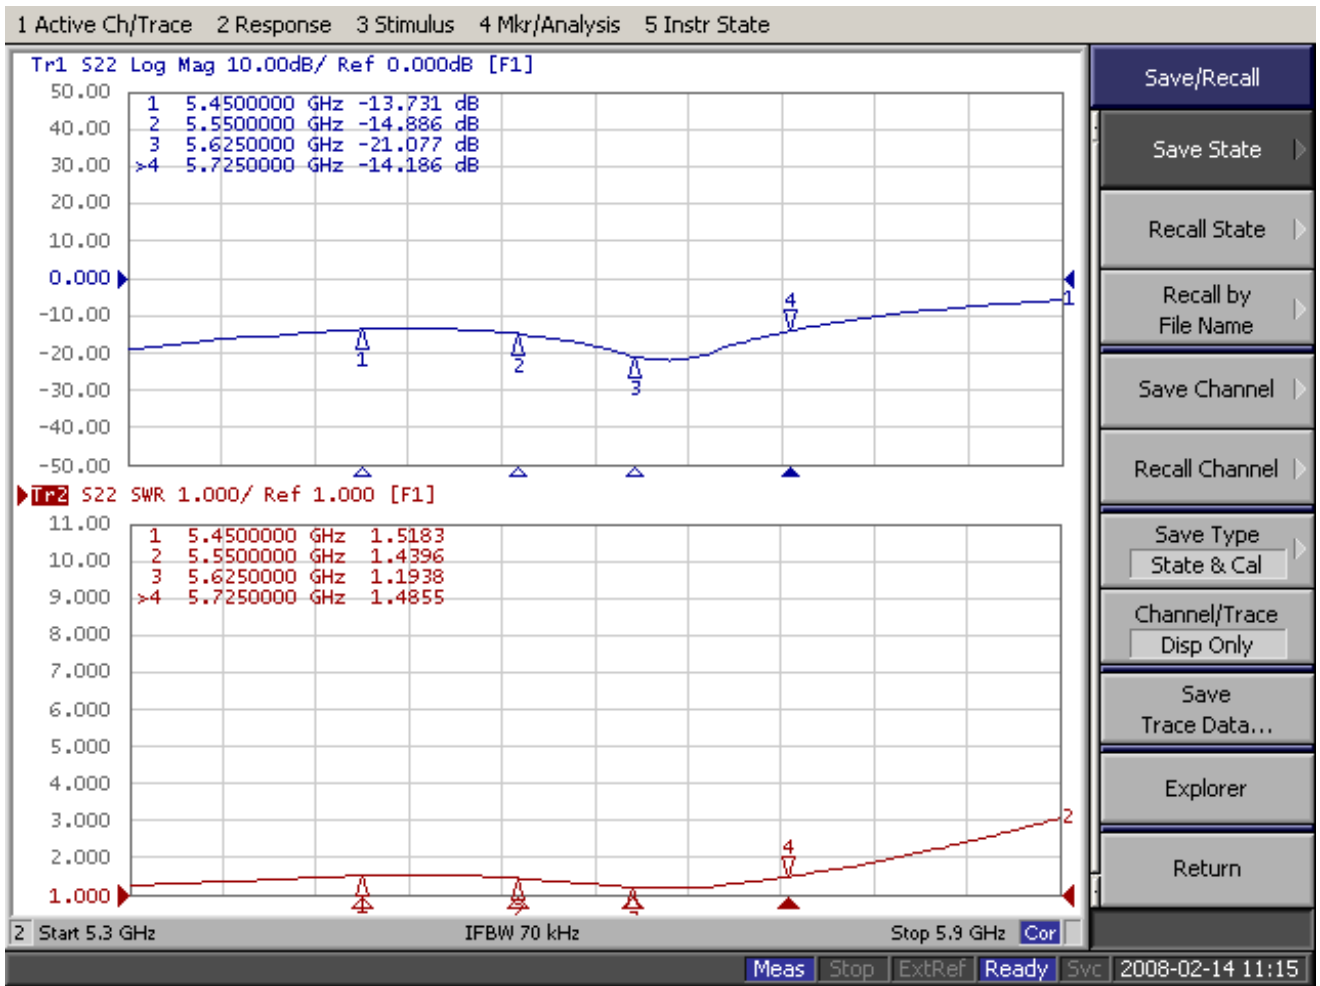

VSWR 電氣測試報告