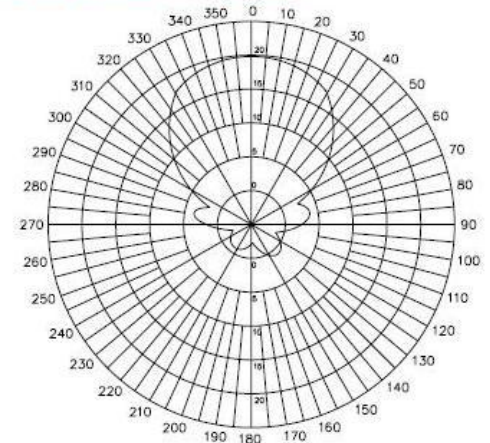

## Specification:

Technical Information	
Item No.	PAII-2450-18
Frequency	2400-2483 MHz
Gain	18dBi
Polarization	Vertical
Beamwidth degree	Horz.35° Vert.18°
VSWR	≤ 1.5:1
Impedance	50 Ω
Dimensions	
Size	L290 x W290 x H35 mm
Weight	1050 g
Connector	N - Type / Female

## VSWR

### H-PLANE FIELD PATTERNS